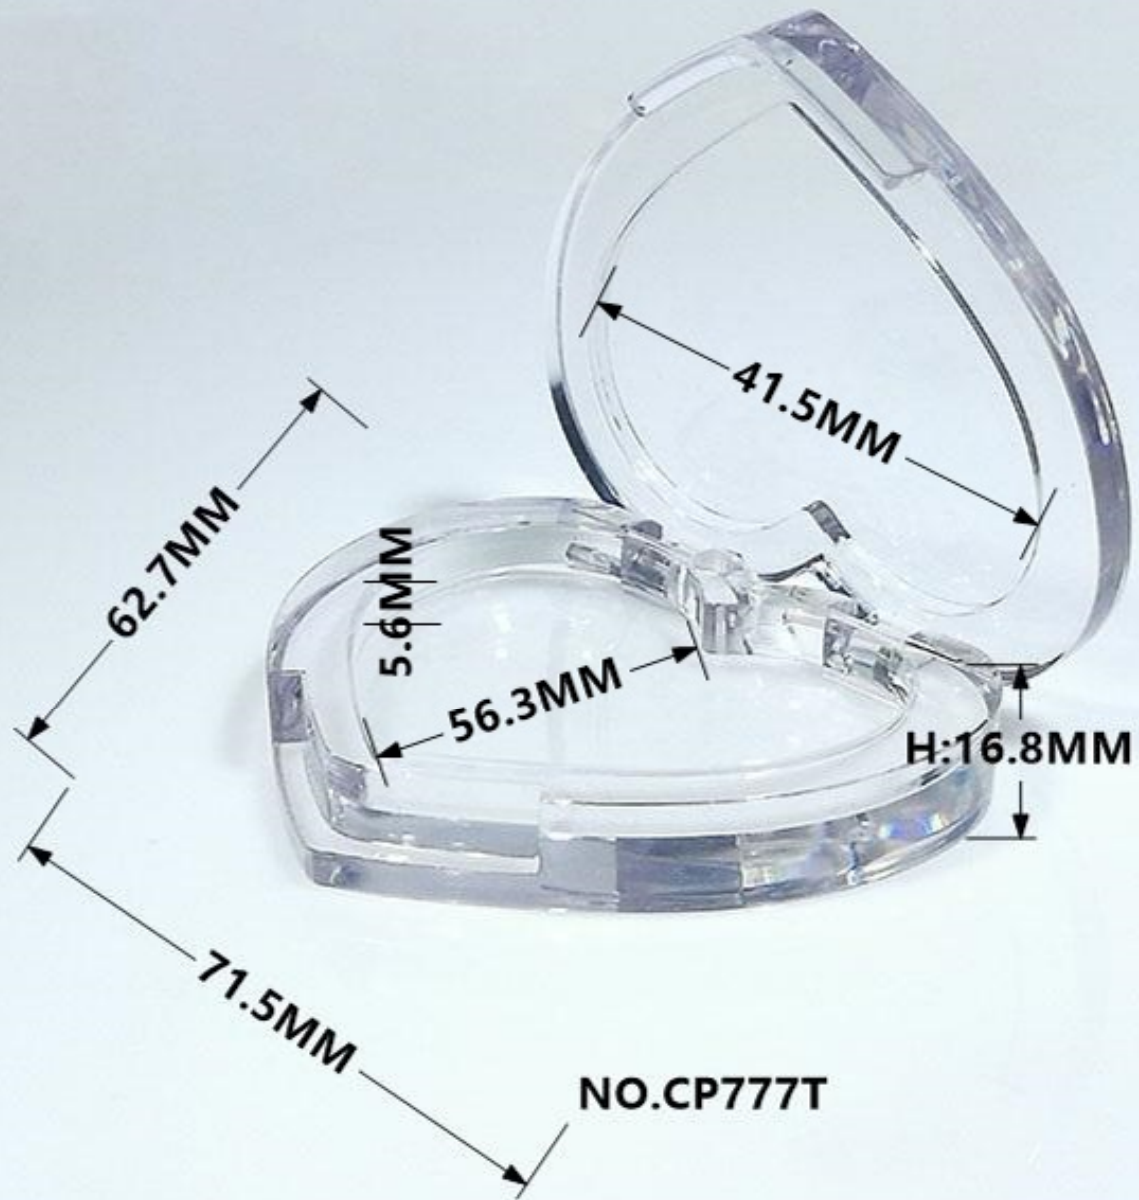

SIZE

H:9.6MM

NO.CP201

SIZE

NO.CP206

SIZE

NO.CP207

SIZE

NO.CP208

SIZE

SIZE

SIZE

NO.CP2101

SIZE

NO.CP2101AB

SIZE

SIZE

Model Number:
CP2102AD

74MM

17MM

SIZE

NO.CP2102AR

SIZE

NO.CP2102BG