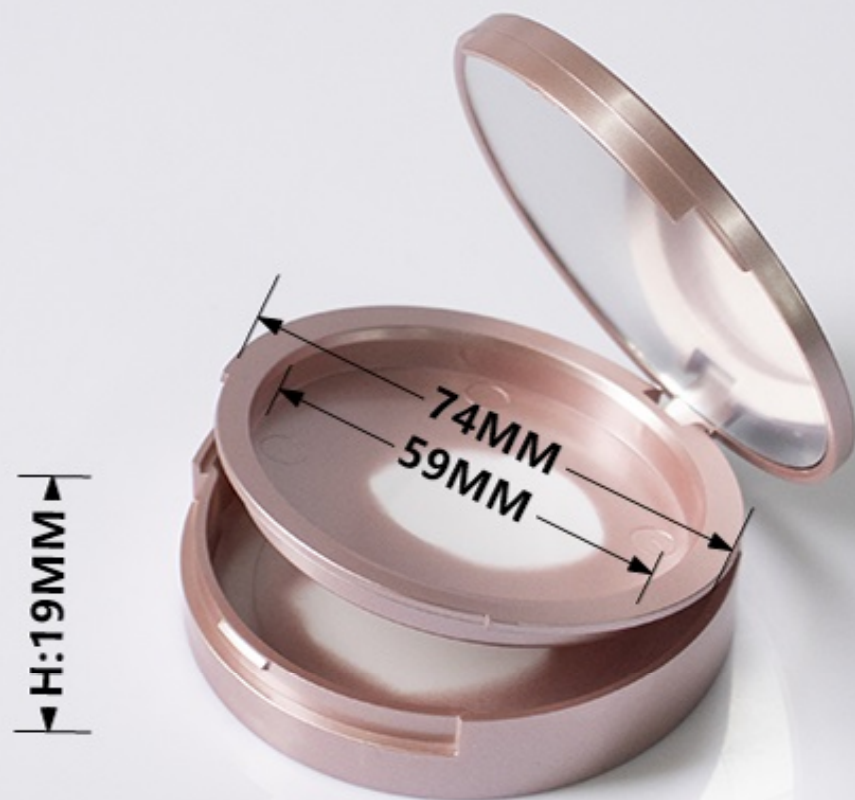

SIZE

Model Number:
CP2102AD

74MM

17MM

SIZE

NO.CP2102AR

SIZE

NO.CP2102BG